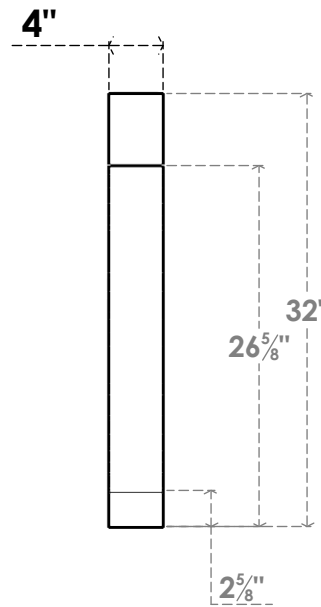

ITEM NUMBER: BRCPC040X32000X32000IMP

4"W X 32"D X 32"H IMPERIAL ARCHITECTURAL GRADE PVC CLOSED KNEE BRACE

SIDE PROFILE

FRONT PROFILE

ISOMETRIC

EKENA MILLWORK
2300 WEST MAIN ST.
CLARKSVILLE, TX 75426
TOLL FREE: 866-607-0453
WWW.EKENAMILLWORK.COM

NOTES

1. INSTALLATION TO BE COMPLETED IN ACCORDANCE WITH MANUFACTURER'S SPECIFICATIONS.
2. DRAWING MAY NOT BE TO SCALE
3. THIS DRAWING IS INTENDED FOR DESIGN AND PLANNING PURPOSES ONLY.
4. ALL INFORMATION CONTAINED HEREIN WAS CURRENT AT THE TIME OF DEVELOPMENT BUT MUST BE REVIEWED AND APPROVED BY THE PRODUCT MANUFACTURER TO BE CONSIDERED ACCURATE.
5. ARCHITECTURAL GRADE PVC PRODUCTS ARE MADE FROM EXPANDED CELLULAR PVC AND COME NATURALLY WHITE BUT MAY BE PAINTED