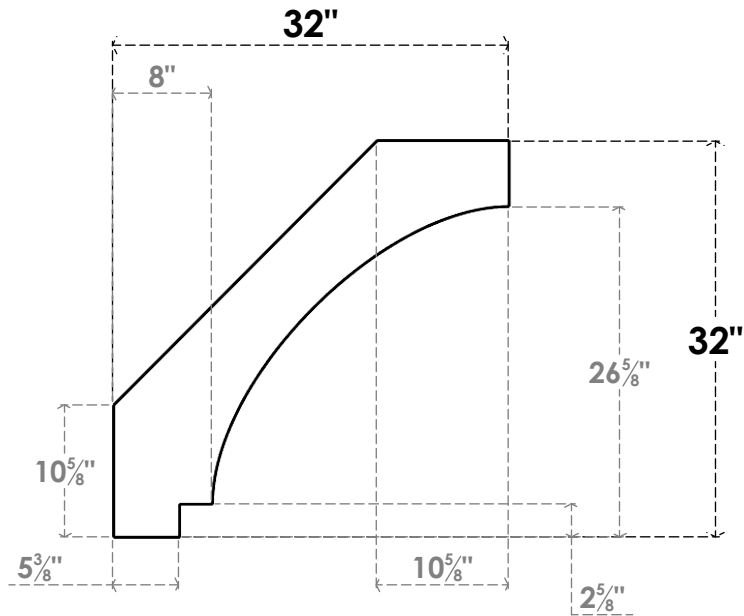

ITEM NUMBER: BRCPC040X32000X32000IMP

4"W X 32"D X 32"H IMPERIAL ARCHITECTURAL GRADE PVC CLOSED KNEE BRACE

SIDE PROFILE

FRONT PROFILE

ISOMETRIC

EKENA MILLWORK
2300 WEST MAIN ST.
CLARKSVILLE, TX 75426
TOLL FREE: 866-607-0453
WWW.EKENAMILLWORK.COM